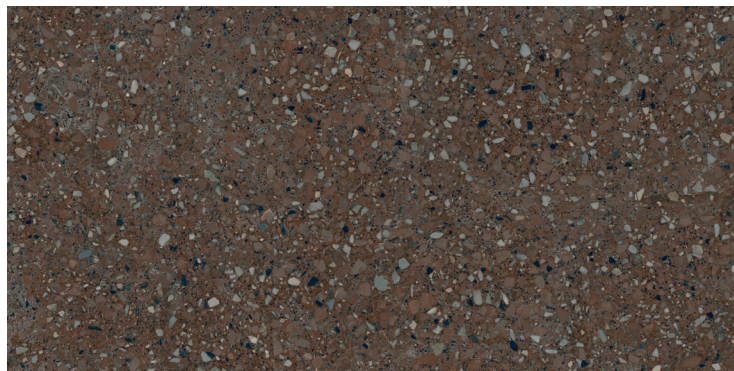

Cotto

60x120
24"x48"