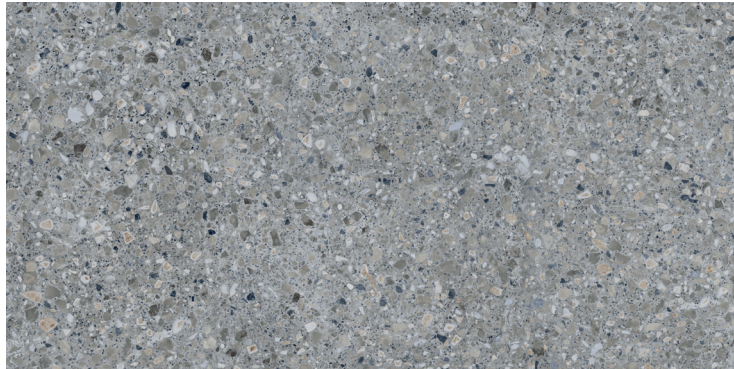

Habitat

SIZES

60x60
24"x24"

60x120
24"x48"

80x80
32"x32"

Bianco

60x120
24"x48"

Grey