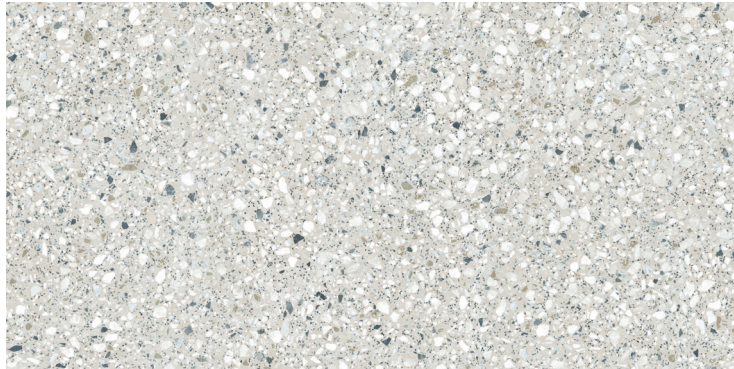

Habitat

SIZES

60x60
24"x24"

60x120
24"x48"

80x80
32"x32"

Bianco

60x120
24"x48"

Grey