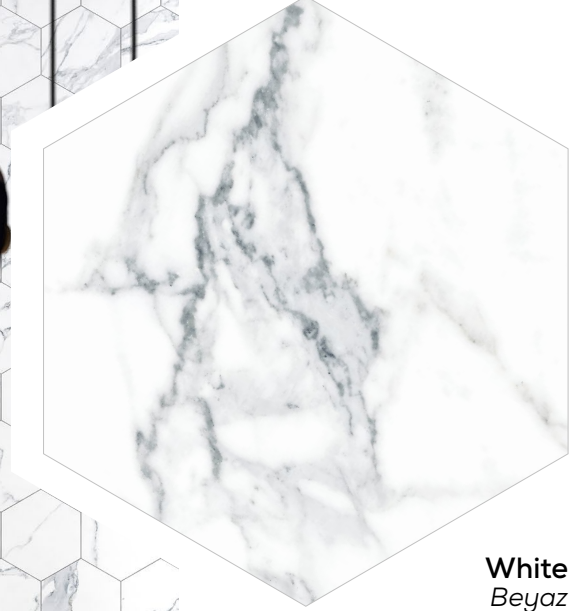

Swan

21.5x25
8½"X10"

White
Beyaz

Ürün Product	Ebat | Sizes (cm/in)	Kalınlık Thickness (mm)	Pieces X	M² X	X	M² X	kg X	SKID Wgt Deviation (%)
Sırlı Porselen Glazed Porcelain	21.5x25 8½"x 10"	9mm	17	0.69	84	57.96	1163 kg	-/+ 3