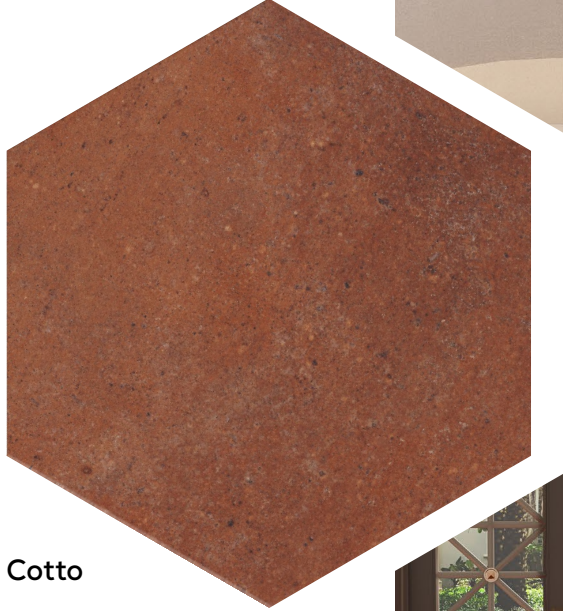

21.5x25
8½"X10"

Cotto