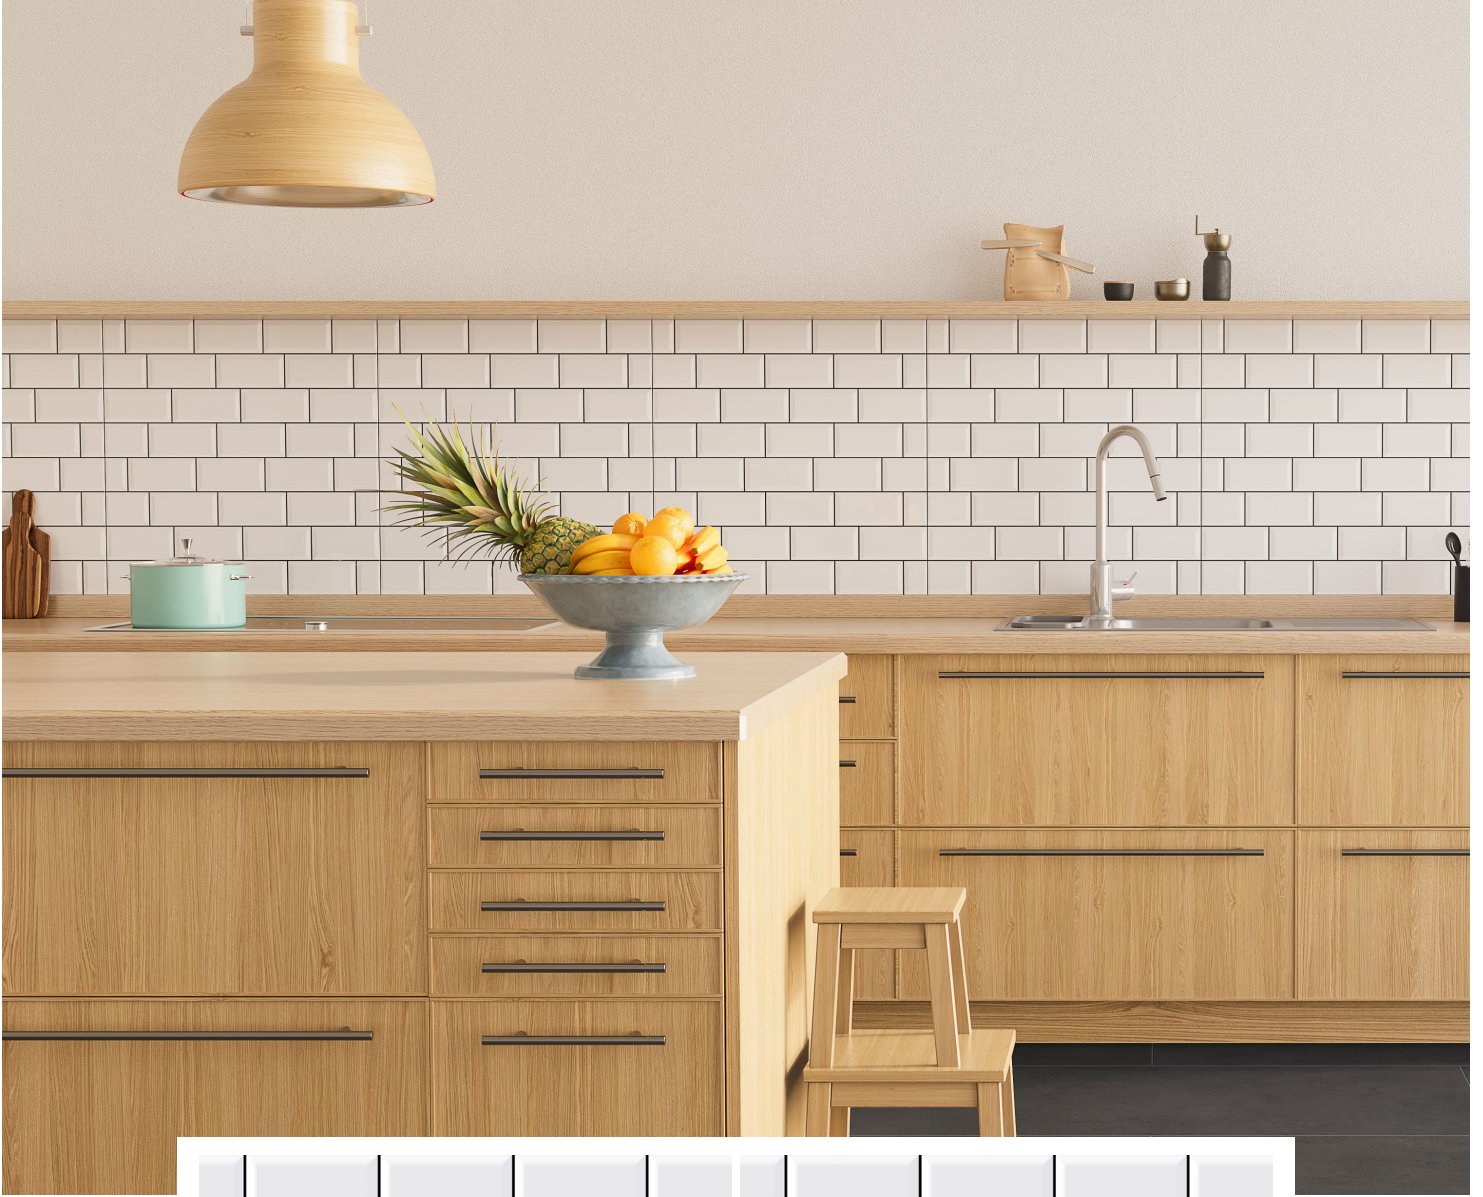

30x60
12"x24"

White
Beyaz

30x60
12"x24"

Ürün Product	Ebat | Sizes (cm/in)	Kalınlık Thickness (mm)	Pieces X	M² X	X	M² X	kg X	SKID Wgt Deviation (%)
Duvar Karosu Wall Tile	30x60 12"x24"	8.7mm	7	1.26	40	50.4	803 kg	-/+ 3