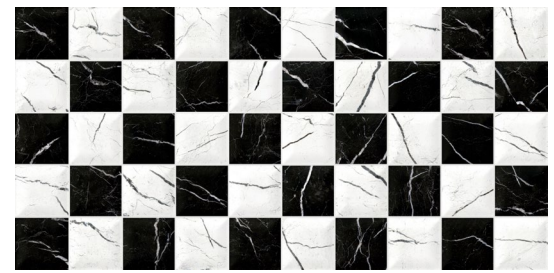

Roxette

30x60
12"x24"

Multi

30x60
12"x24"

Ürün Product	Ebat | Sizes (cm/in)	Kalınlık Thickness (mm)	Pieces X	M² X	X	M² X	kg X	SKID Wgt Deviation (%)
Duvar Karosu Wall Tile	30x60 12"x24"	8.7mm	7	1.26	40	50.4	803 kg	-/+ 3