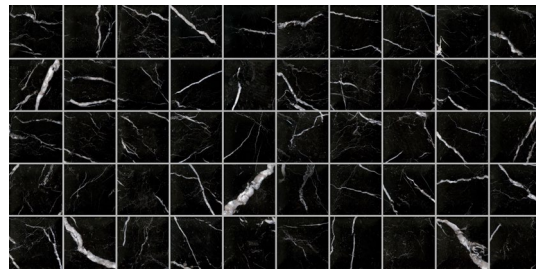

# Roxette

30x60  
12"x24"

White *Beyaz*

Multi

Black *Siyah*

30x60  
12"x24"

Ürün Product	Ebat   Sizes (cm/in)	Kalınlık Thickness (mm)	Pieces X	M <sup>2</sup> X	X	M <sup>2</sup> X	kg X	SKID Wgt Deviation (%)
Duvar Karosu Wall Tile	30x60 12"x24"	8.7mm	7	1.26	40	50.4	803 kg	-/+ 3