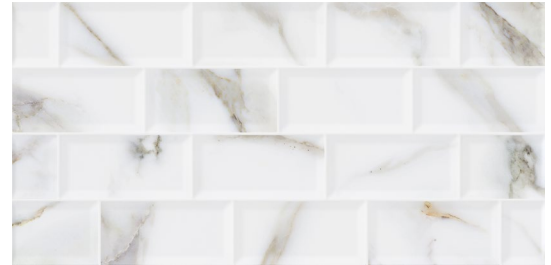

# Bodrum

30x60  
12"x24"

Grey  
Gri

30x60  
12"x24"

Beige  
Bej

30x60  
12"x24"

Ürün Product	Ebat   Sizes (cm/in)	Kalınlık Thickness (mm)	Pieces X	M <sup>2</sup> X	X	M <sup>2</sup> X	kg X	SKID Wgt Deviation (%)
Duvar Karosu Wall Tile	30x60 12"x24"	8.7mm	7	1.26	40	50.4	803 kg	-/+ 3