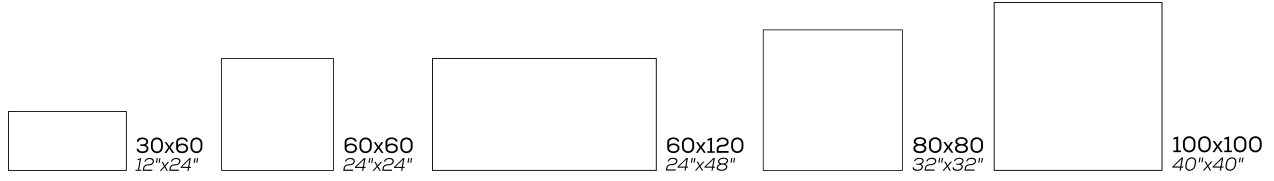

EBAT | SIZES

White
Beyaz

60x60
24"x24"