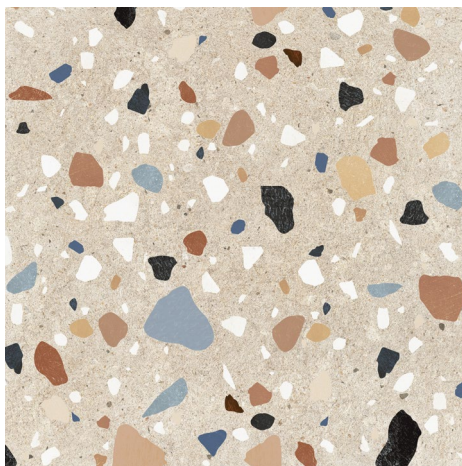

EBAT | SIZES

60x60
24"x24"

60x120
24"x48"

80x80
32"x32"

Grey
Gri

60x60
24"x24"

Sand

60x60
24"x24"