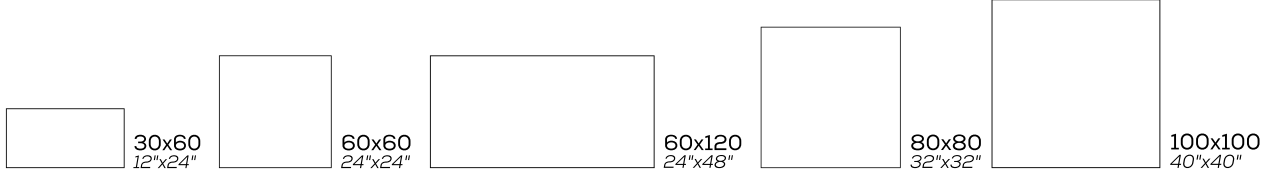

GENERAL CATALOG
2025 | 2026

BETON
Concrete Effect

YURTBAY
S E R A M İ K

Ürün Product	Ebat Sizes (cm/in)	Kalınlık Thickness (mm)	Pieces Adet X 	M² X 	 X 	M² X 	kg X 	SKID Wgt Deviation (%)
Sırlı Porselen Glazed Porcelain (Rectified)	30x60 12"x24"	8.4mm	8	1.44	32	46.08	876 kg	-/+ 3
Sırlı Porselen Glazed Porcelain	60x60 24"x24"	8.2mm	4	1.44	32	46.08	841 kg	-/+ 3
Sırlı Porselen Glazed Porcelain (Rectified)	60x60 24"x24"	8.2mm	4	1.44	32	46.08	863.4 kg	-/+ 3
Sırlı Porselen Glazed Porcelain	60x120 24"x48"	8.2mm	2	1.44	36	51.84	963.8 kg	-/+ 3
Sırlı Porselen Glazed Porcelain	80x80 32"x32"	10 mm	2	1.28	42	53.76	1234.6 kg	-/+ 3
Sırlı Porselen Glazed Porcelain	100x100 40"x40"	11.5 mm	2	2	24	48	1232.4 kg	-/+ 3

EBAT | SIZES

White
Beyaz

60x60
24"x24"

Ivory
Fildişi

60x60
24"x24"

Ice

60x60
24"x24"

Grey
Gri