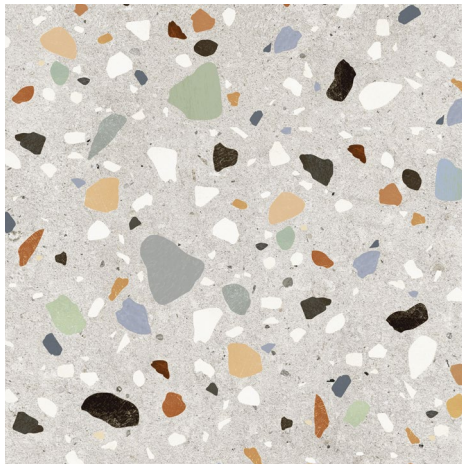

EBAT | SIZES

60x60
24"x24"

60x120
24"x48"

80x80
32"x32"

Grey
Gri

60x60
24"x24"

Sand

60x60
24"x24"