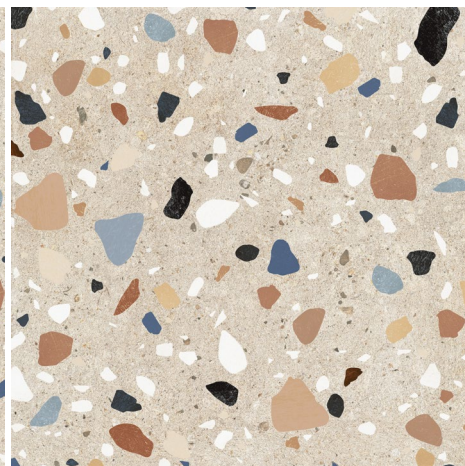

EBAT | SIZES

60x60
24"x24"

60x120
24"x48"

80x80
32"x32"

Grey
Gri

60x60
24"x24"

Sand

60x60
24"x24"