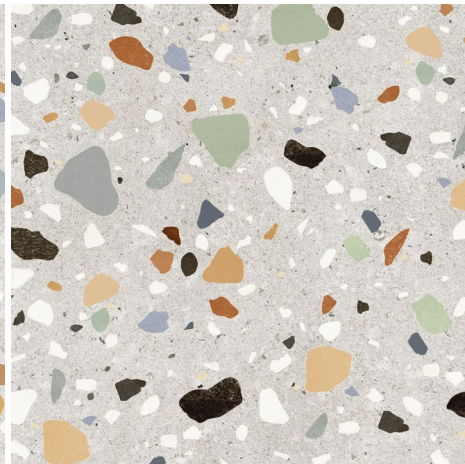

EBAT | SIZES

60x60
24"x24"

60x120
24"x48"

80x80
32"x32"

Grey
Gri

60x60
24"x24"

Sand

60x60
24"x24"