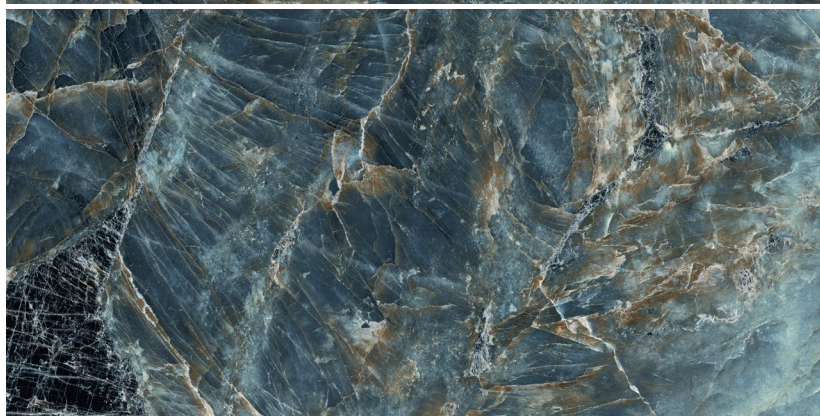

EBAT | SIZES

60x120
24"x48"

Dark Blue
Koyu Mavi
60x120
24"x48"