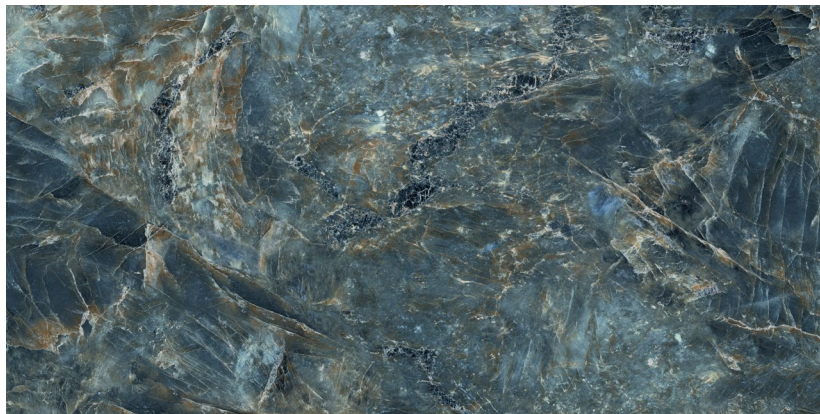

EBAT | SIZES

60x120
24"x48"

Dark Blue
Koyu Mavi
60x120
24"x48"