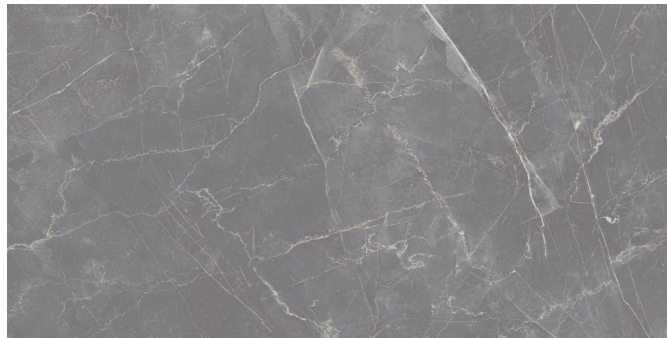

Grey
Gri
60x120
24"x48"