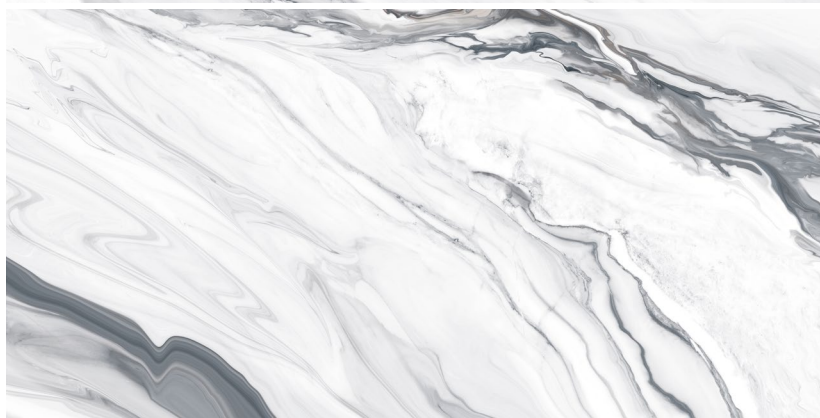

EBAT | SIZES

60x120
24"x48"

Grey
Gri
60x120
24"x48"