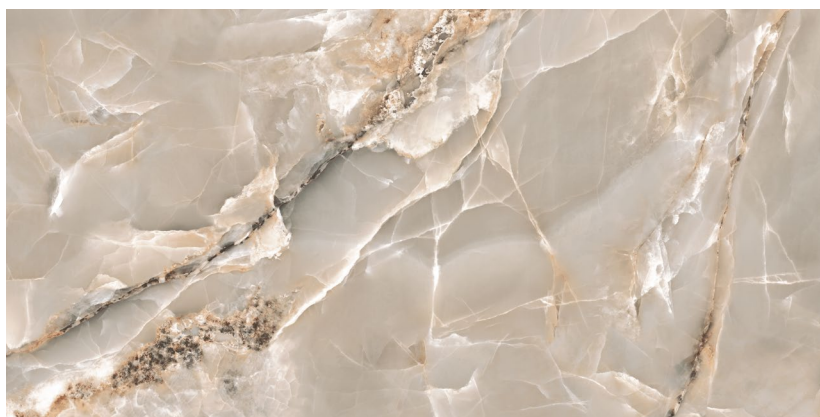

EBAT | SIZES

60x120
24"x48"

80x160
32"x64"

Grey
Gri
60x120
24"x48"

Sage
60x120
24"x48"

Ürün Product	Ebat Sizes (cm/in)	Kalınlık Thickness (mm)	Pieces Adet X 	M ² X 	 X 	M ² X 	kg X 	SKID Wgt Deviation (%)
Sırlı Porselen Glazed Porcelain	60x120 24"x48"	8.2mm	2	1.44	34	48.96	912.2 kg	-/+ 3