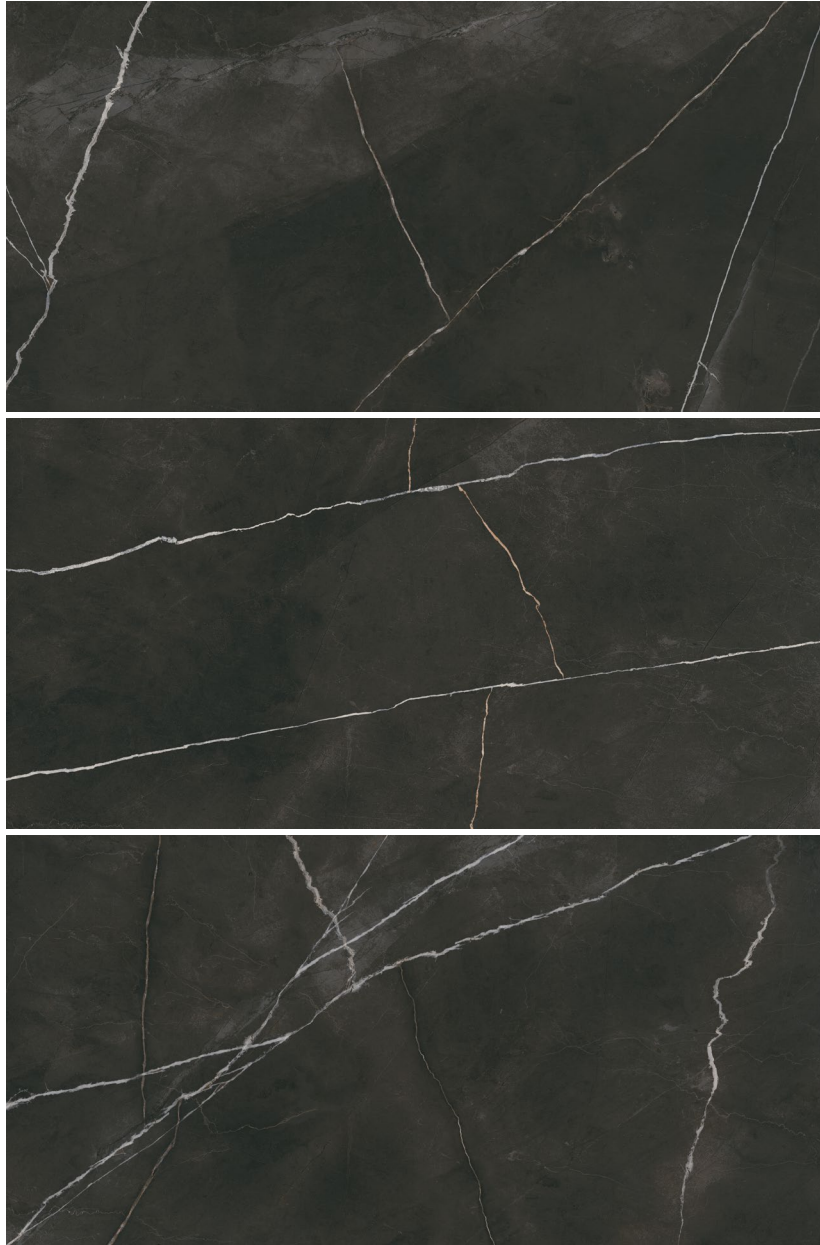

EBAT | SIZES

60x120
24"x48"

Black
Siyah
60x120
24"x48"