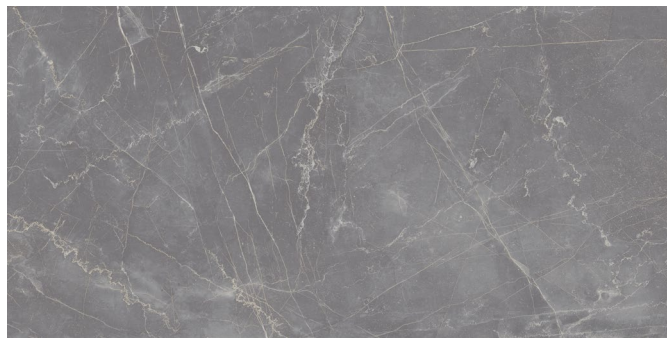

Grey
Gri
60x120
24"x48"