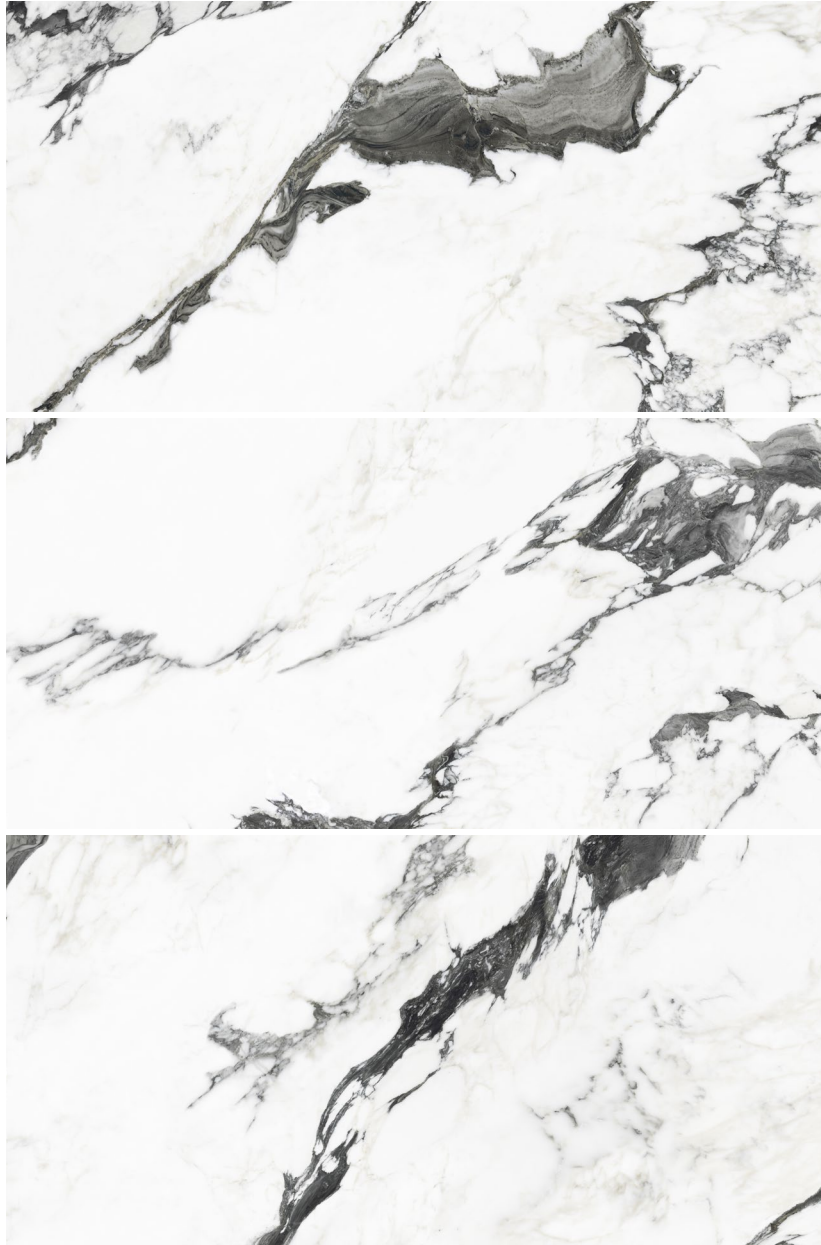

Panda Marble

EBAT | SIZES

60x120
24"x48"

White
Beyaz
60x120
24"x48"