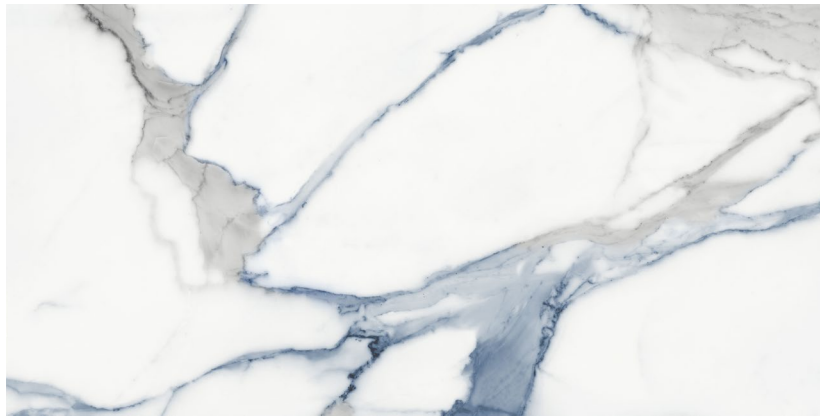

Calacatta Aqua

EBAT | SIZES

30x60
12"x24"

60x120
24"x48"

Blue
Mavi
60x120
24"x48"

Ürün Product	Ebat Sizes (cm/in)	Kalınlık Thickness (mm)	Pieces Adet X 	M ² X 	 X 	M ² X 	kg X 	SKID Wgt Deviation (%)
Sırlı Porselen Glazed Porcelain	60x120 24"x48"	8.2 mm	2	1.44	34	48.96	912.2 kg	-/+ 3
Sırlı Porselen Glazed Porcelain	80x160 32"x64"	11 mm	2	2.56	18	46.08	1140.6 kg	-/+ 3