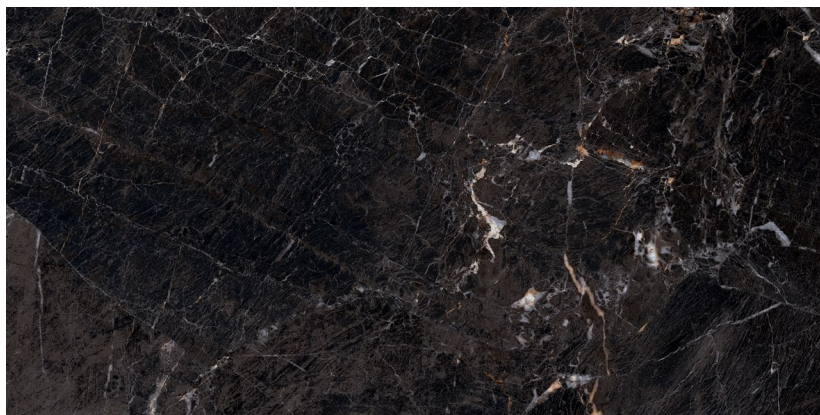

Black
Siyah
60x120
24"x48"