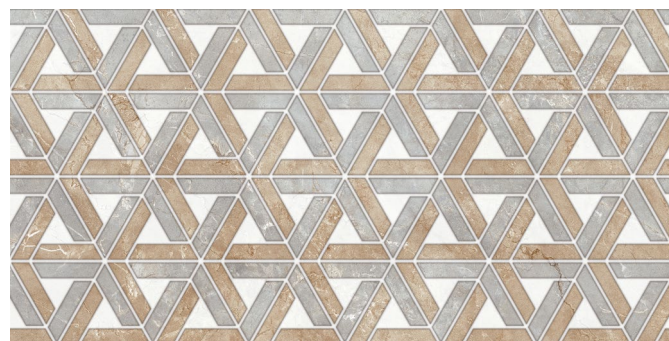

EBAT | SIZES

Bone
Kemik
30x60
12"x24"

Grey
Gri
30x60
12"x24"

Beige
Bej
30x60
12"x24"

Multi Dekor
Multi Dekor
30x60
12"x24"

Ürün Product	Ebat Sizes (cm/in)	Kalınlık Thickness (mm)	Pieces Adet X 	M ² X 	 X 	M ² X 	kg X 	SKID Wgt Deviation (%)
Sırlı Porselen Glazed Porcelain	60x120 24"x48"	8.2 mm	2	1.44	34	48.96	912.2 kg	-/+ 3
Sırlı Porselen Glazed Porcelain	80x160 32"x64"	11 mm	2	2.56	18	46.08	1140.6 kg	-/+ 3