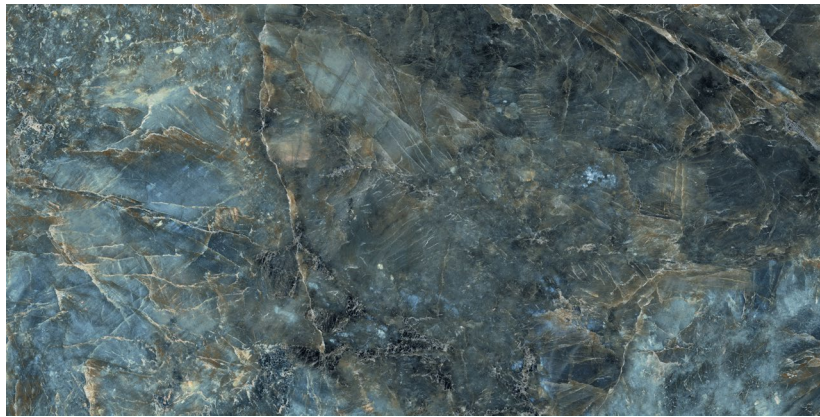

EBAT | SIZES

60x120
24"x48"

Dark Blue
Koyu Mavi
60x120
24"x48"