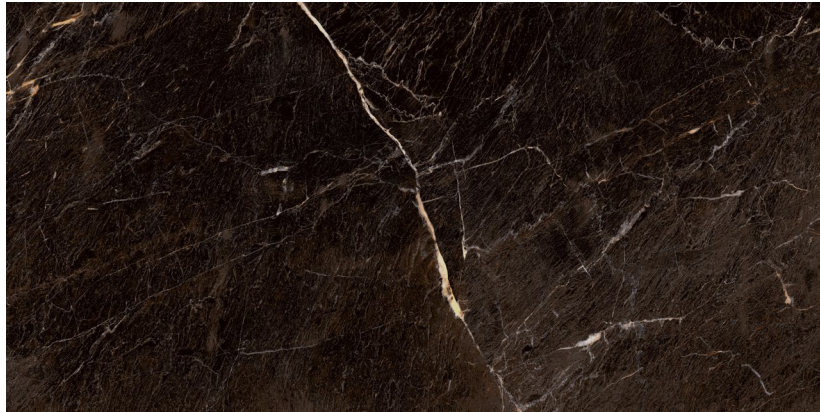

EBAT | SIZES

60x120
24"x48"

Brown
Kahve
60x120
24"x48"