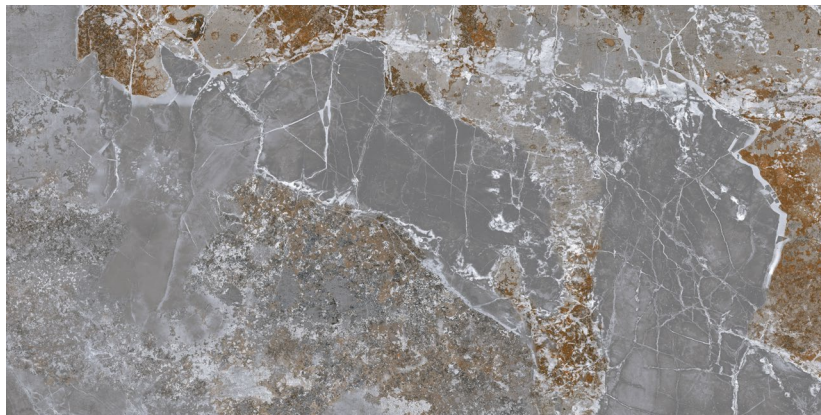

EBAT | SIZES

60x120
24"x48"

Grey
Gri

60x120
24"x48"