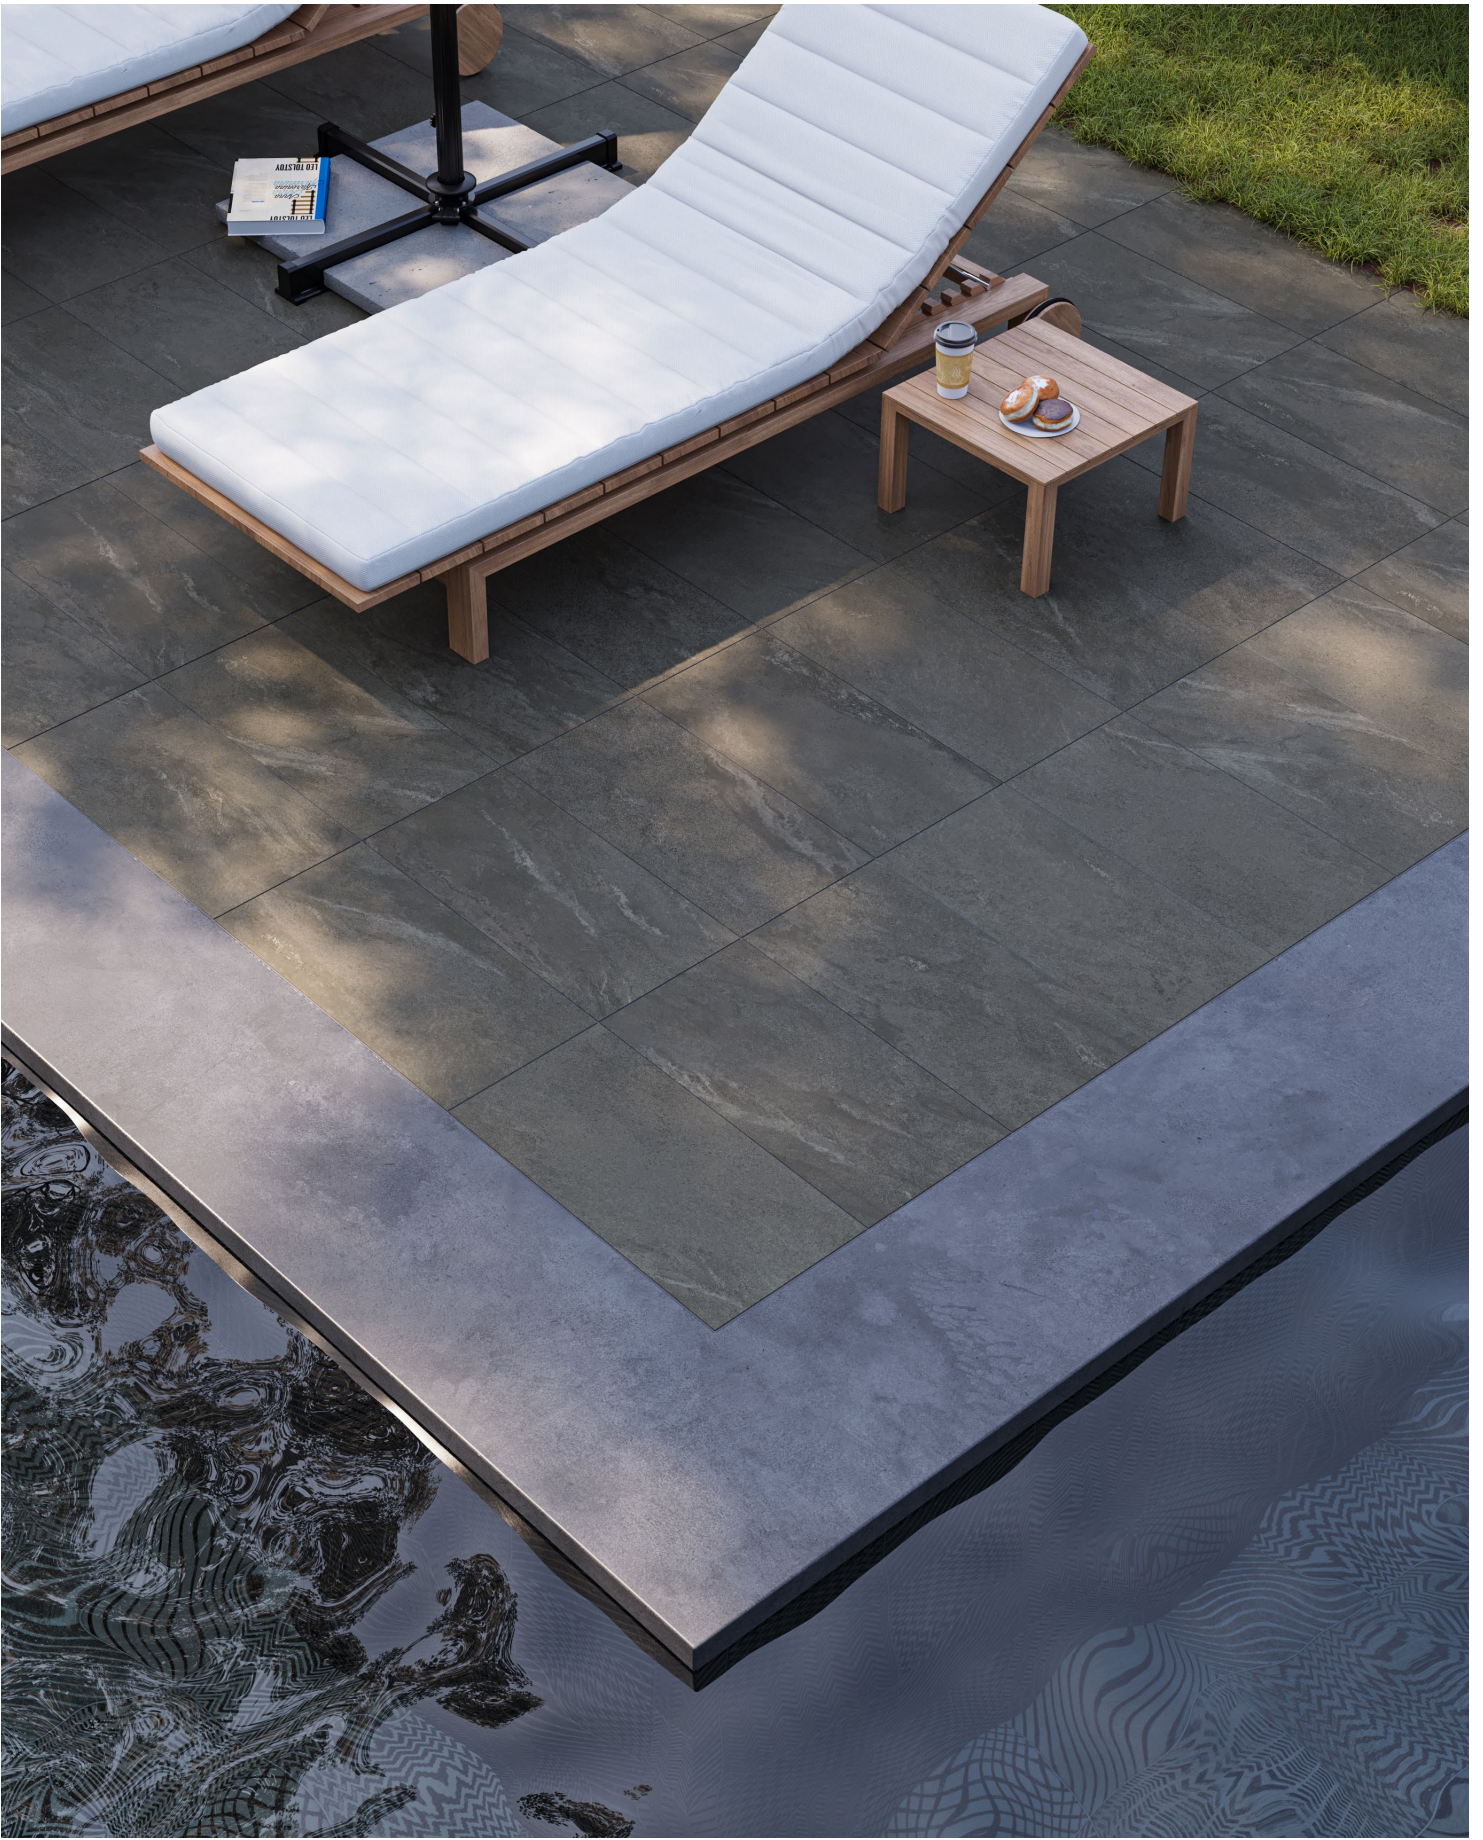

Ürün Product	Ebat | Sizes (cm/in)	Kalınlık Thickness (mm)	Pieces Adet X	M² X	X	M² X	kg X	SKID Wgt Deviation (%)
Sırlı Porselen Glazed Porcelain	30x60 12"x24"	8.4mm	8	1.44	32	46.08	863 kg	-/+ 3
Sırlı Porselen Glazed Porcelain (Relief/Rölyef)	60x120 24"x48"	8.2mm	2	1.44	34	48.96	857.8 kg	-/+ 3