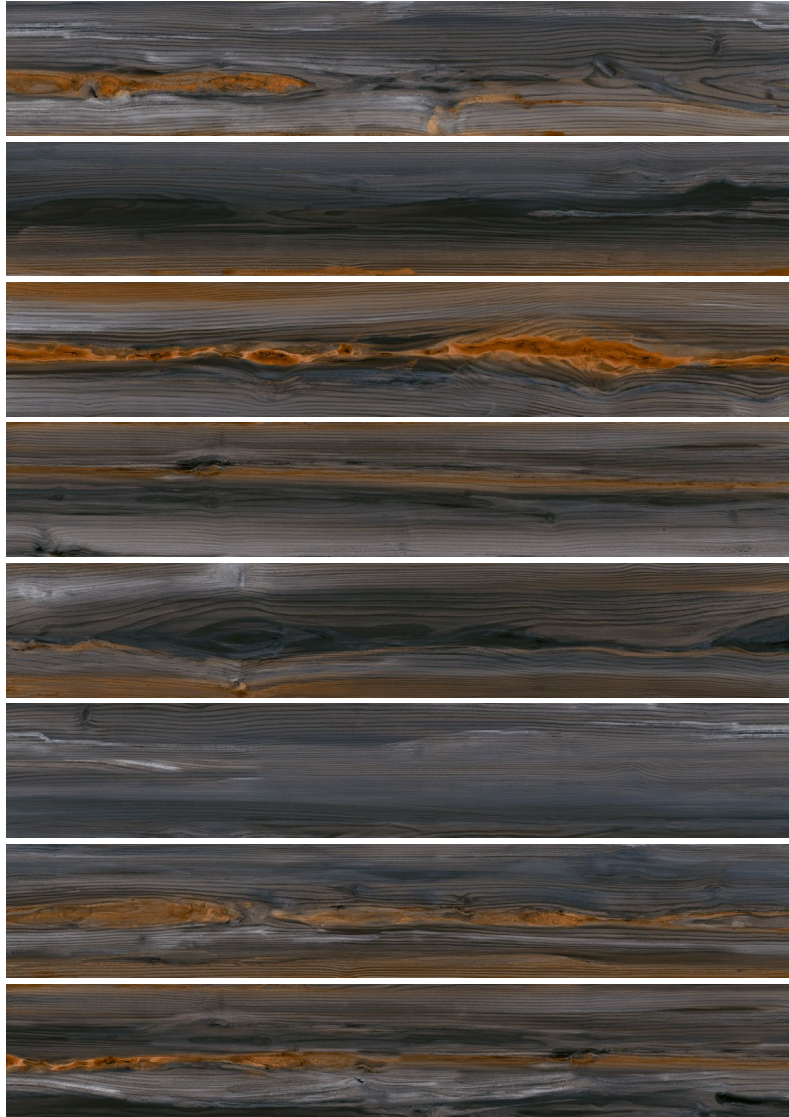

Metalwood

EBAT | SIZES

✦ sugar effect

20x120
8"x48"

Dark Blue
Koyu Mavi

20x120
8"x48"

Ürün Product	Ebat Sizes (cm/in)	Kalınlık Thickness (mm)	Pieces Adet X 	M² X 	 X 	M² X 	kg X 	SKID Wgt Deviation (%)
Sırlı Porselen Glazed Porcelain	60x60 24"x24"	8.2mm	4	1.44	32	46.08	841 kg	-/+ 3
Sırlı Porselen Glazed Porcelain (Rectified)	80x80 32"x32"	10 mm	2	1.28	42	53.76	1234.6 kg	-/+ 3