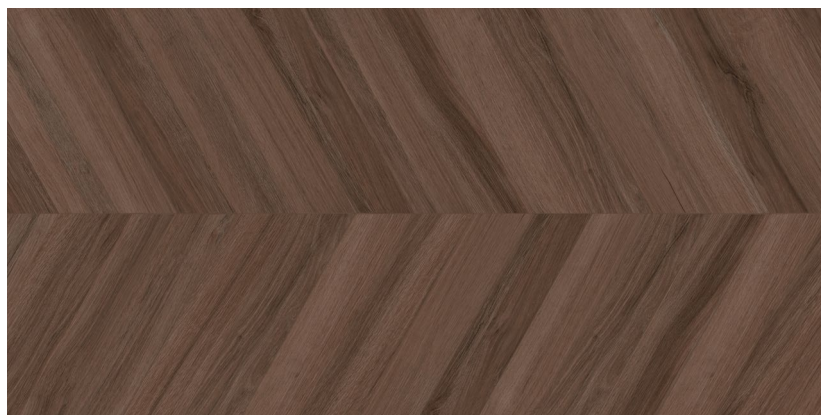

EBAT | SIZES

60x120
24"x48"

Maple
Akağaç

60x120
24"x48"

Walnut
Ceviz

60x120
24"x48"

Wenge

60x120
24"x48"