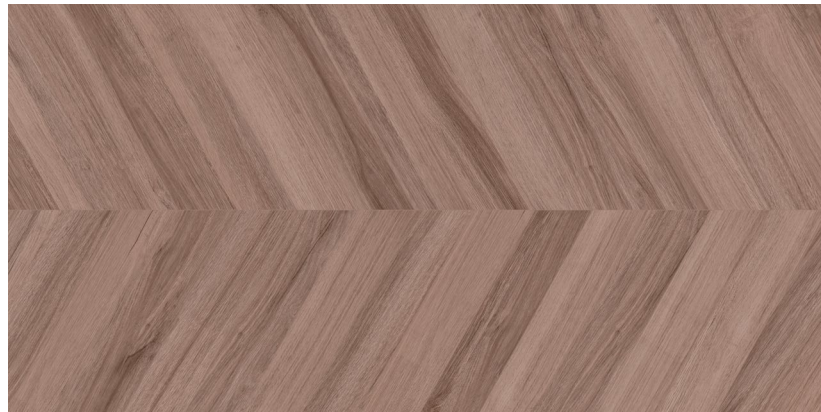

EBAT | SIZES

60x120
24"x48"

Maple
Akağaç

60x120
24"x48"

Walnut
Ceviz

60x120
24"x48"

Wenge

60x120
24"x48"