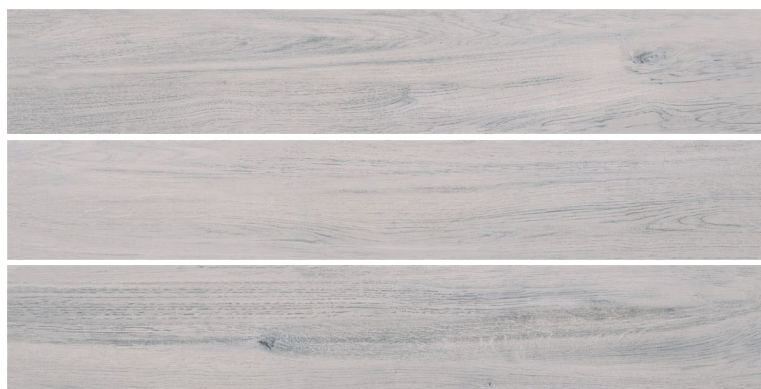

EBAT | SIZES

15x90
6"x35"

Grey
Gri

15x90
6"x35"