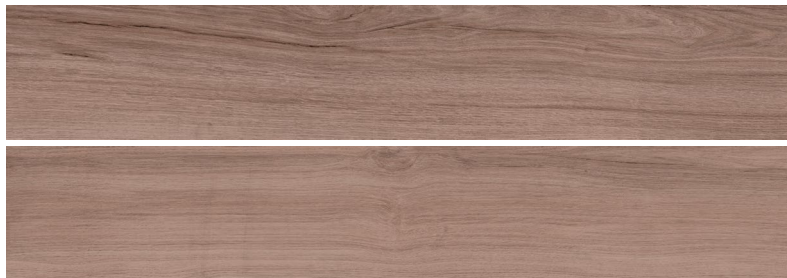

Ecowood

EBAT | SIZES

20x120
8"x48"

Maple
Akağaç
20x120
8"x48"

Honey
20x120
8"x48"

Walnut
20x120
8"x48"

Wenge
20x120
8"x48"

Ürün Product	Ebat Sizes (cm/in)	Kalınlık Thickness (mm)	Pieces Adet	X 	M ² X 	 X 	M ² X 	kg X 	SKID Wgt Deviation (%)
Sırlı Porselen Glazed Porcelain	20x120 8"x48"	8.2mm	4		0.95	60	57	1055 kg	-/+ 3