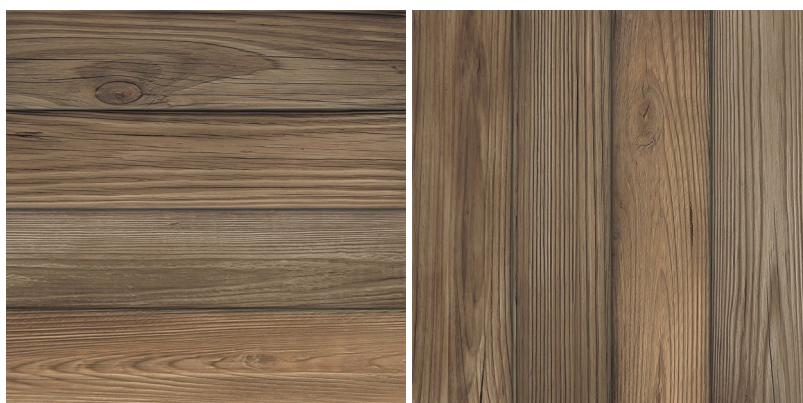

EBAT | SIZES

60x60
24"x24"

Cream
Krem

60x60
24"x24"

Brown
Kahve

60x60
24"x24"

Ürün Product	Ebat Sizes (cm/in)	Kalınlık Thickness (mm)	Pieces Adet X 	M ² X 	 X 	M ² X 	kg X 	SKID Wgt Deviation (%)
Sırlı Porselen Glazed Porcelain	15x90 6"x35"	9.4mm	7	0.95	60	57	1197 kg	-/+ 3